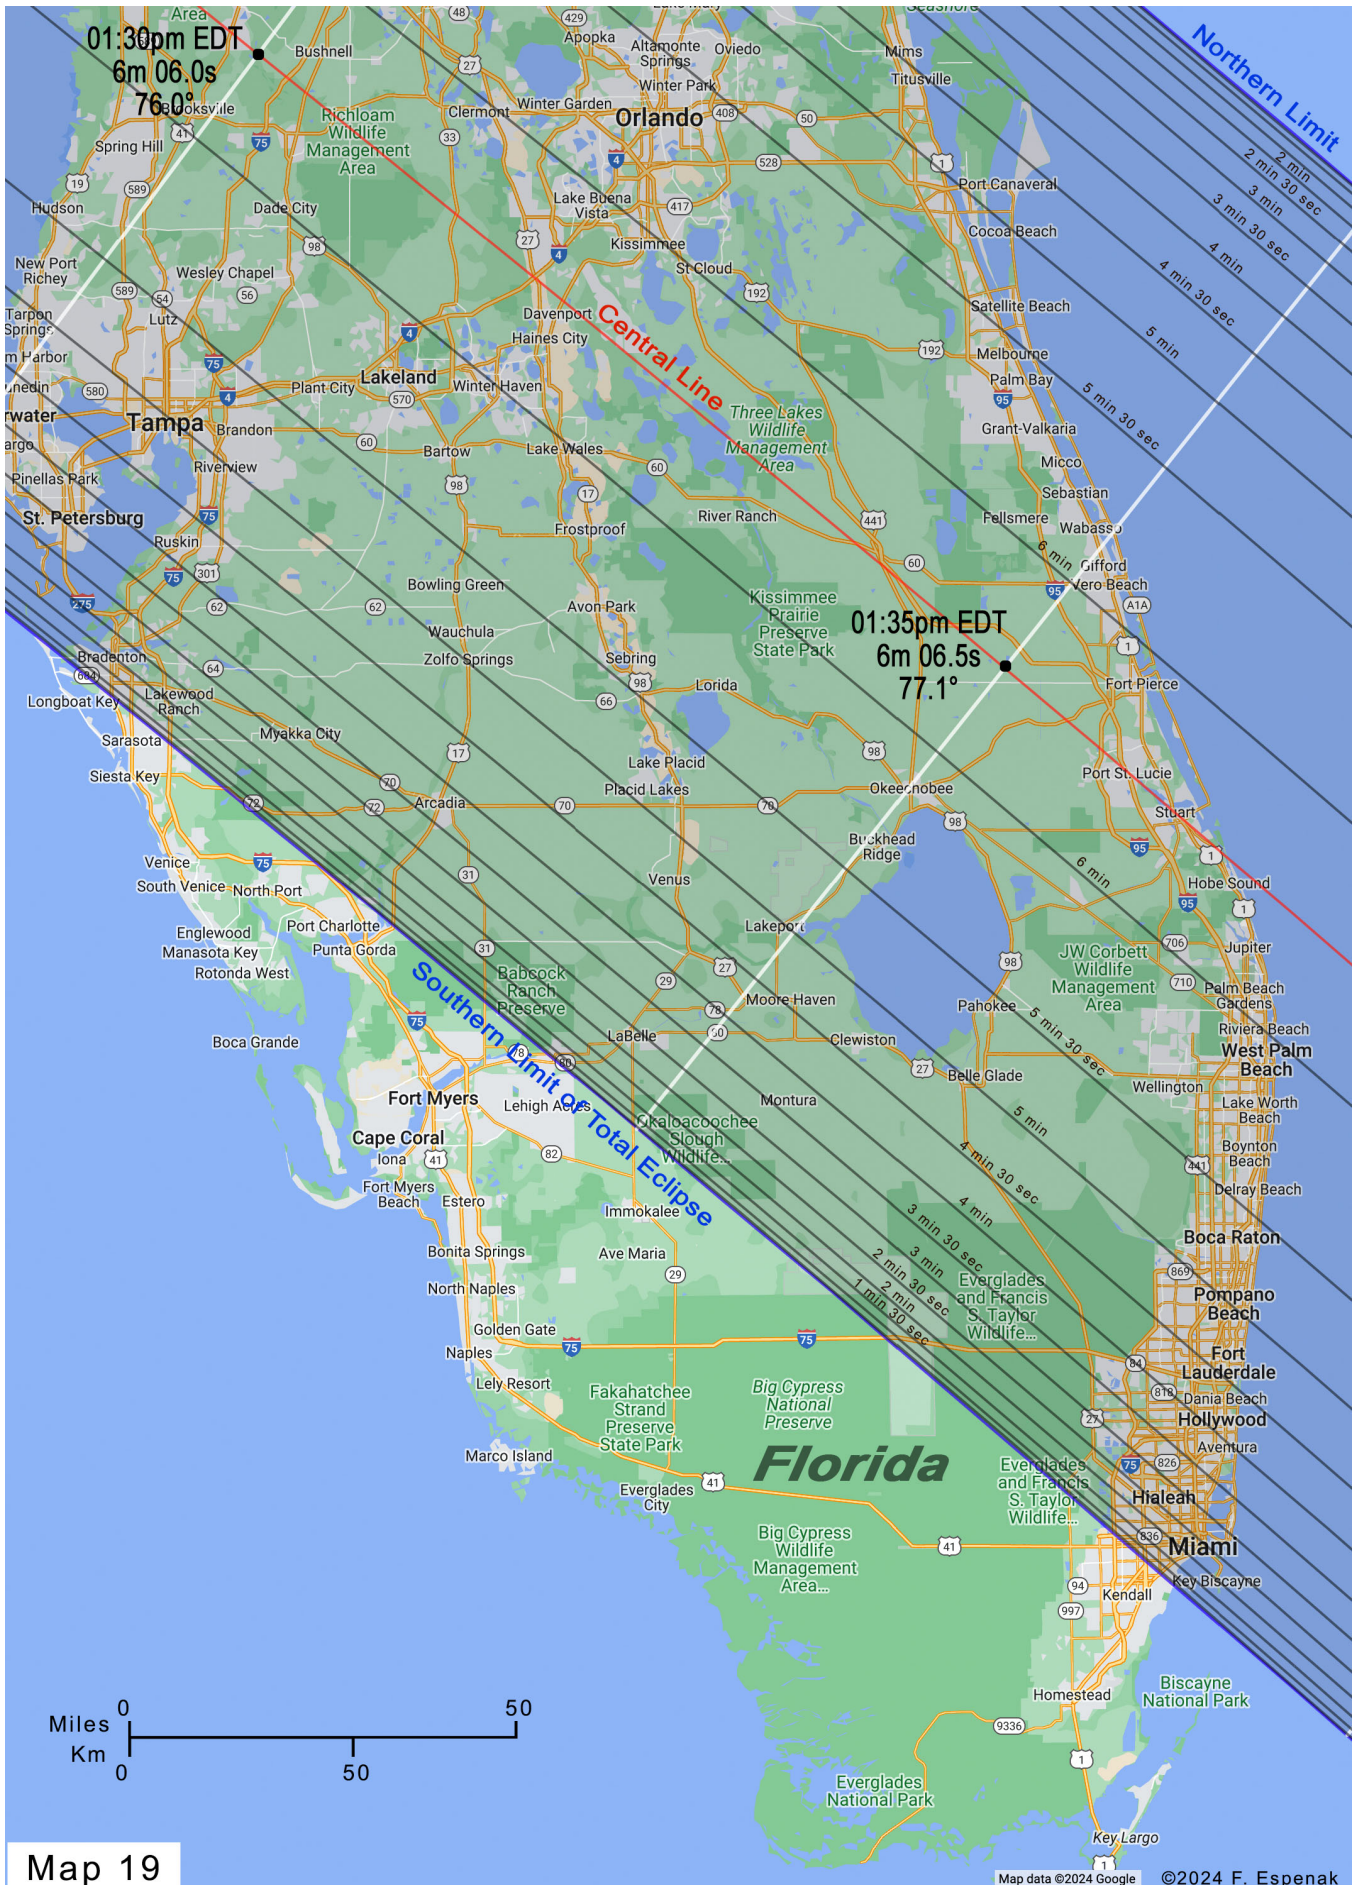

GUIDE FOR THE TOTAL SOLAR ECLIPSE OF 2024

Map 19